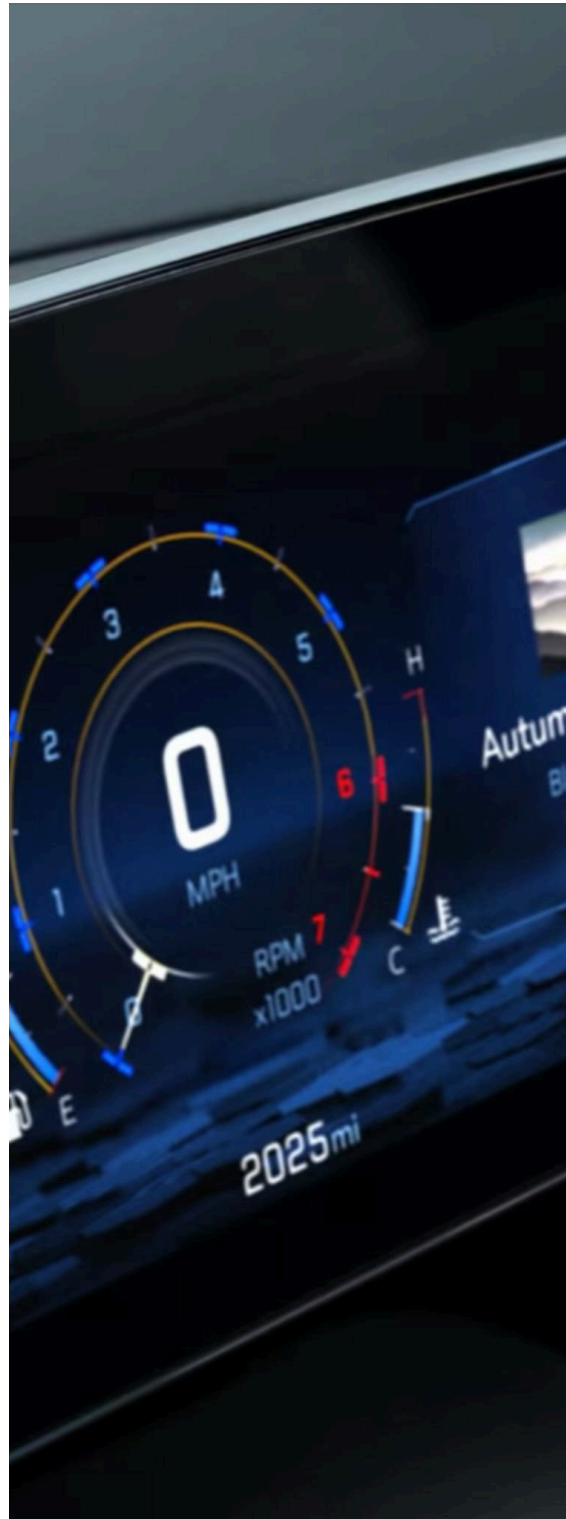

RF2

opt.

opt.

opt.: extra cost ✓ standart option for model trim

The vehicles include the visible components of the Super Cruise system, such as the steering wheel, light bar, and control switch. However, the Super Cruise function itself is not active, as this technology is not compatible with European roads. From time to time, customers may see messages in the instrument display indicating that an OnStar subscription is required to use Super Cruise. Since OnStar services are not available for these vehicles, the system cannot be activated. When the vehicle is started, it may automatically search for an OnStar connection and ask the customer to enter related information