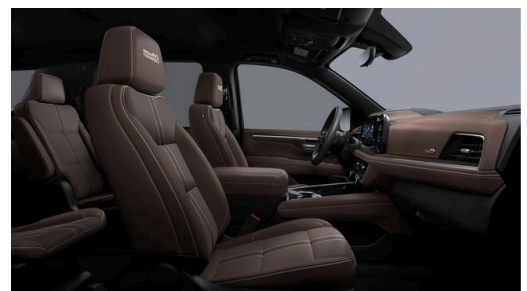

Polar White Tricoat

Jet Black - HMR

Jet Black / Victory Red - HVA

Jet Black / Mocha - HVB

The vehicles include the visible components of the Super Cruise system, such as the steering wheel, light bar, and control switch. However, the Super Cruise function itself is not active, as this technology is not compatible with European roads. From time to time, customers may see messages in the instrument display indicating that an OnStar subscription is required to use Super Cruise. Since OnStar services are not available for these vehicles, the system cannot be activated. When the vehicle is started, it may automatically search for an OnStar connection and ask the customer to enter related information