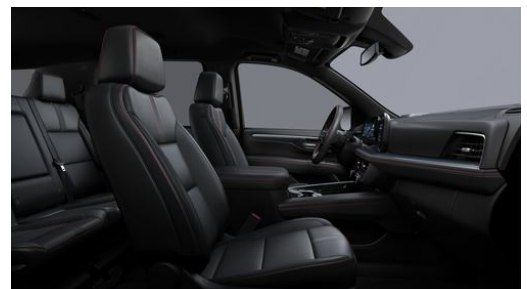

Jet Black / Mocha - HVB